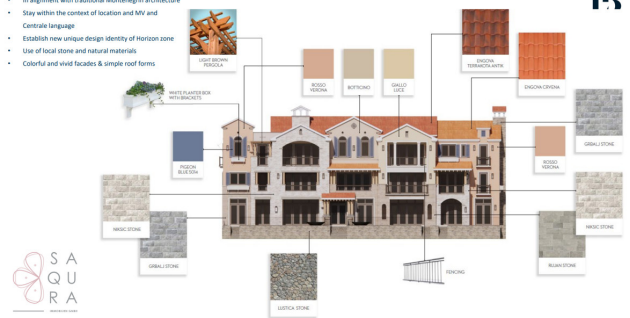

Interior design – Key features

Design inspiration