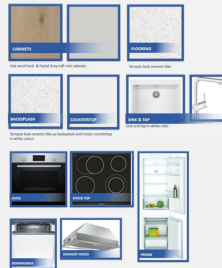

Interior design-Premium style

Standard units: studios, 1-bedroom & 2-bedroom units

LIVING ROOM

Skirting board MDF 12cm

Painted MDF wardrobe

Interior doors in painted MDF

Interior design-Premium style

Standard units: studios, 1-bedroom & 2-bedroom units

KITCHEN

Interior design-Premium style

Standard units: studios, 1-bedroom & 2-bedroom units

BEDROOM